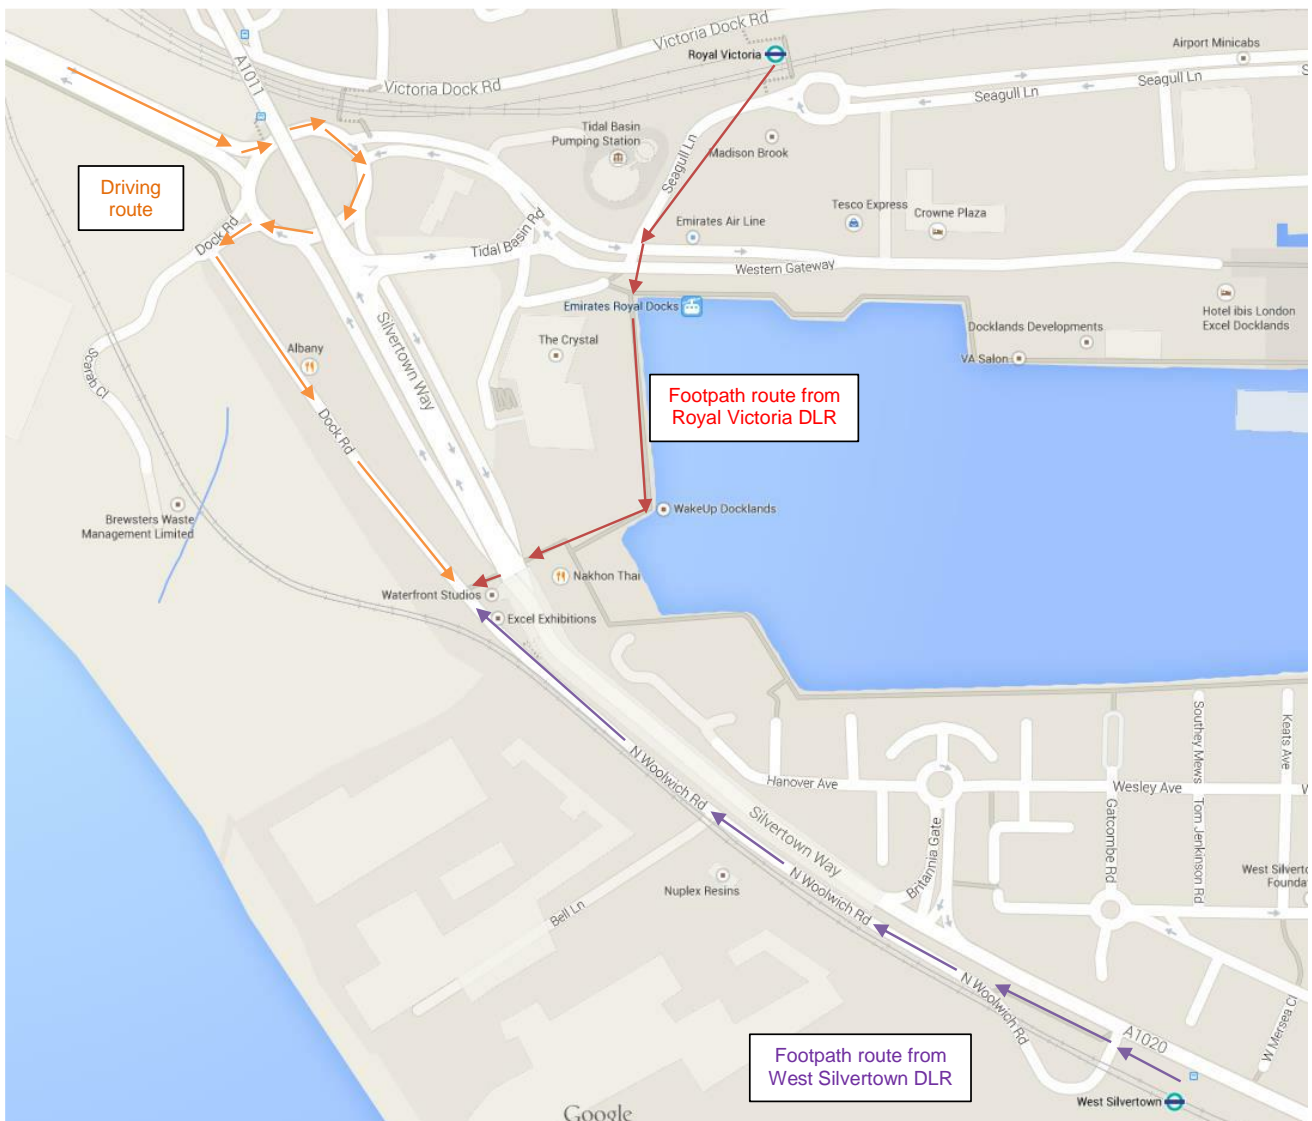

PARKING

On site parking is available on an extremely limited basis in the visitors car park and we cannot guarantee a space will be available. Should you arrive and there is a space but the barrier is in place, please go to reception and ask for the key to unlock it before you park.

Other parking options - We highly recommend booking nearby parking in advance via one of the following sites*:

- <https://www.justpark.com/>
- <https://www.yourparkingspace.co.uk/>

*We are not affiliated with these websites and mention them for your convenience only. All Health Matters accepts no liability for your vehicle, nor can we guarantee parking availability on either website.

If you have any problems with gaining access, please call 0207 511 1155 or 01227 451233.

Head Office: Castle House, Orchard Close Mews, Orchard Street, Canterbury CT2 8AP Tel: 01227 451233

London Office: Expressway Studios, 1 Dock Road, London E16 1AH Tel: 0207 511 1155

www.allhealthmatters.co.uk admin@allhealthmatters.co.uk